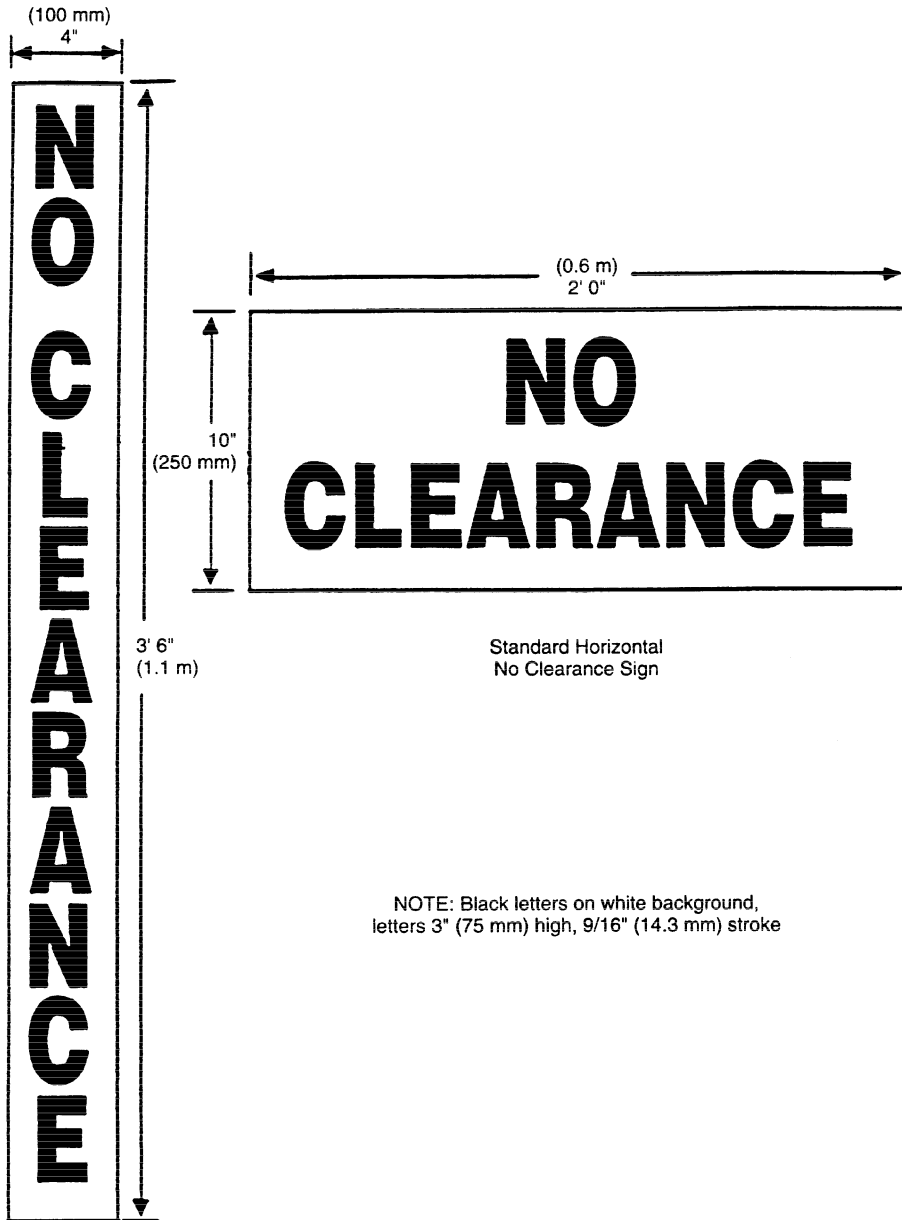

8830.9961 STANDARD "NO CLEARANCE" SIGN.

Standard Horizontal
No Clearance Sign

NOTE: Black letters on white background,
letters 3" (75 mm) high, 9/16" (14.3 mm) stroke

Statutory Authority: *MS s 218.071; 219.073; 219.165; 219.17; 219.384; 222.50; 222.58; 222.63*