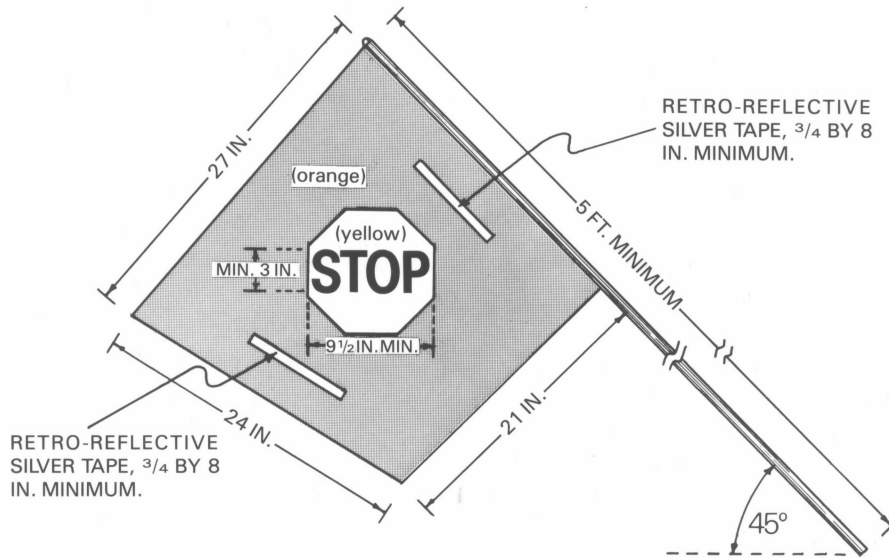

7415.9910 SCHOOL SAFETY PATROL STOP FLAG.

SCHOOL SAFETY PATROL FLAG SPECIFICATIONS

Held at a 45 degree angle, stop sign is parallel to ground.

Statutory Authority: *MS s 126.15*

Published Electronically: *December 12, 2003*