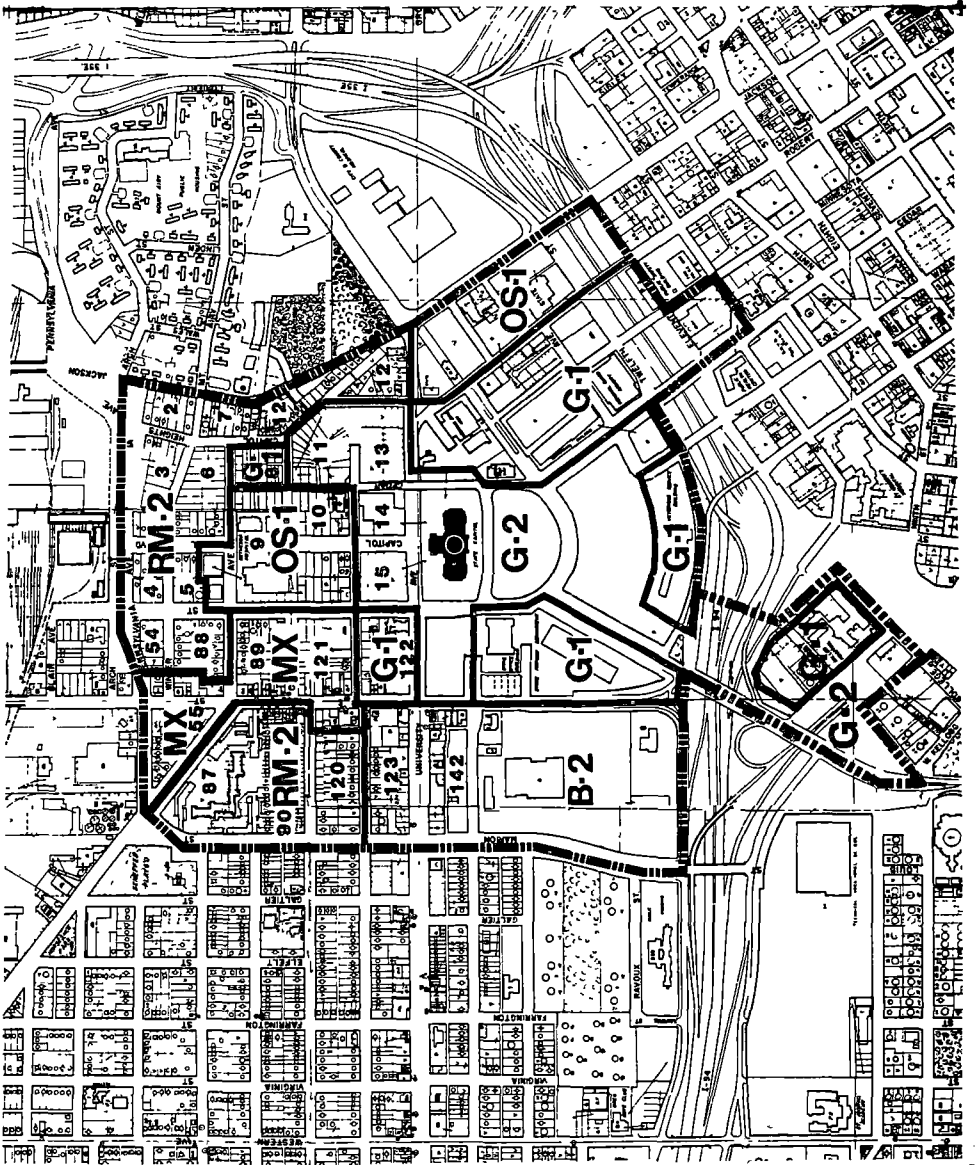

CHAPTER 2400
CAPITOL AREA ARCHITECTURAL AND
PLANNING BOARD
LAND USE IN CAPITOL AREA

2400 0140 ZONING MAP

2400.0140 ZONING MAP.

Subpart 1. Establishment of zones. The capitol area is divided into zoning districts as shown on the official zoning map entitled "Zoning districts for the capitol area," subpart 2a. The map and any amendments with all explanatory matter, are made a part of these rules.

Subp. 2. [Repealed, 11 SR 2165]

Subp. 2a. Zoning districts for the capitol area.

Zoning

- G-1 Governmental
- G-2 Governmental Open Space
- OS-1 Office - Services
- B-2 Business
- MX Mixed Use
- RM-2 Residential

Capitol Area Architectural and Planning Board

11-8-80 REV 4-25-88

Rev. 1-4-88

Statutory Authority: *MS s 15.50 subd 2 para (a)*

History: *11 SR 2165*